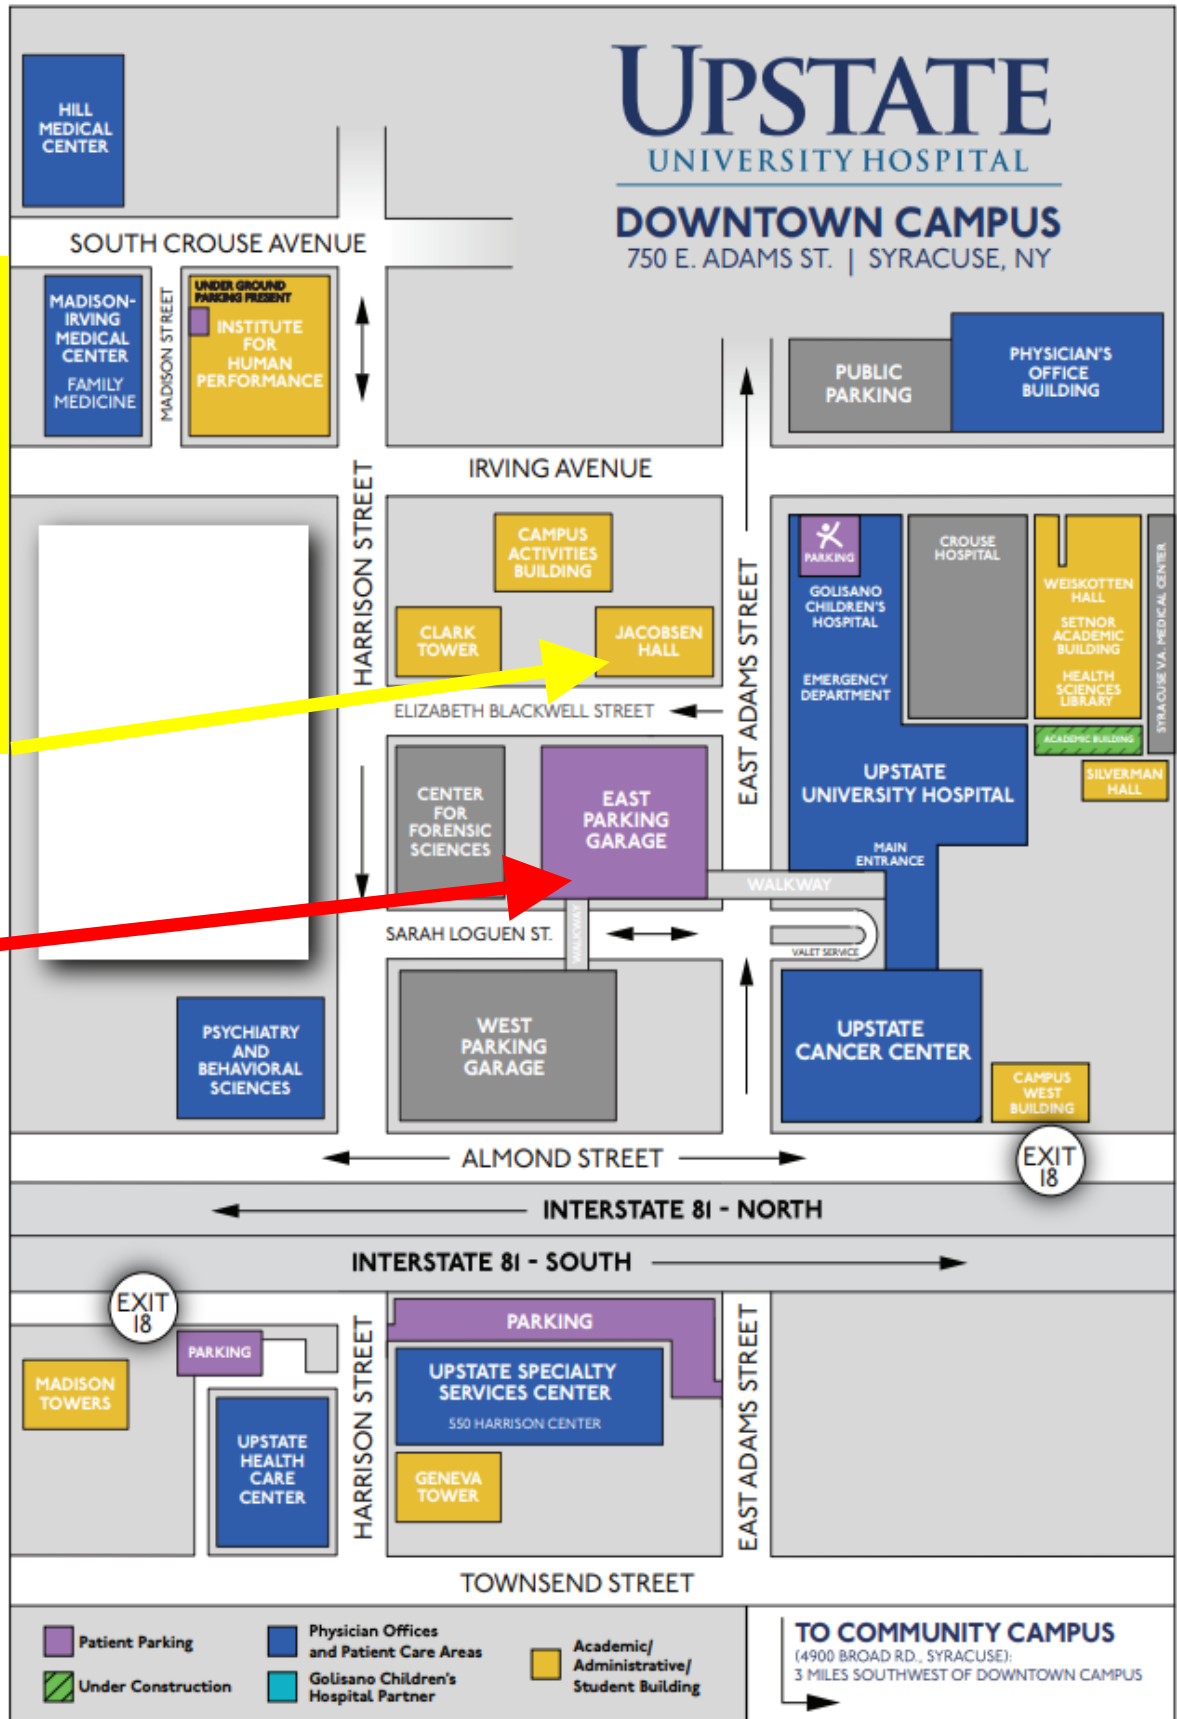

UPSTATE

UNIVERSITY HOSPITAL

DOWNTOWN CAMPUS
750 E. ADAMS ST. | SYRACUSE, NY

New Employee Orientation (NEO)
starts in the
Payroll Department

Jacobsen Hall
1st Floor

7:30 – 8:15am

Parking