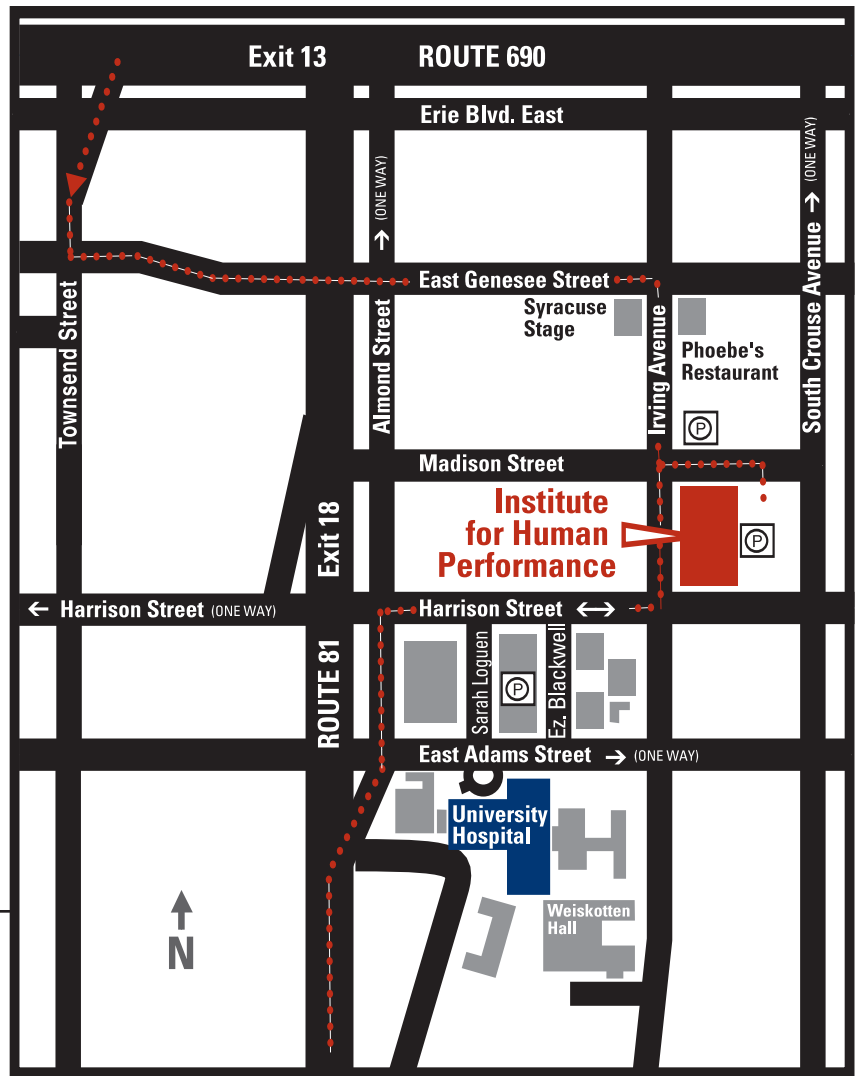

- Take Route 81 South to exit 18 (Adams St.)
- Exit down the ramp using the left lane
- Proceed underneath the expressway - keep to the far left lane
- Turn left on Adams St. and stay in left lane
- Travel three blocks to the top of the hill (Irving Ave.)
- Turn left on Irving Ave.
- Travel two blocks (IHP is on the right in second block), to Madison St. (4-way stop sign)
- Turn right on Madison
- Parking is off Madison on the right

From the East

- Take NYS Thruway to exit 34a (481)
- Take 481 south to 690 west to the Downtown/Townsend St exit 13
- Turn left off the ramp onto Townsend St.
- Turn left at sixth light (Adams St)
- Go under Route 81 overpass, crossing Almond St., stay in the left lane and go to the top of the hill (Irving Ave.)
- Turn left on Irving Ave
- Travel two blocks (IHP is on the right in second block), to Madison St. (4-way stop sign)
- Turn right on Madison
- Parking is off Madison on the right and behind the IHP.

From the West

- Take NYS Thruway to exit 39
- Take Route 690 East to Route 81 South to exit 18 (Adams/Harrison Sts.)
- Exit down the ramp using the left lane
- Proceed underneath the expressway - keep to the far left lane
- Turn left on Adams St and stay in the left lane
- Travel three blocks to the top of the hill (Irving Ave.)
- Turn left on Irving Ave
- Travel two blocks (IHP is on the right in second block), to Madison St. (4-way stop sign)
- Turn right on Madison
- Parking is off Madison on the right and behind the IHP.

From the South

- Take Rt. 81 North to Exit 18 (Adams St.)
- Exit down the ramp using the right lane
- Turn right on Adams St
- Travel three blocks to the top of the hill -- keep to the far left lane
- Turn left on Irving Ave
- Travel two blocks (IHP is on the right in second block), to Madison St (4-way stop sign)
- Turn right on Madison
- Parking is off Madison on the right and behind the IHP