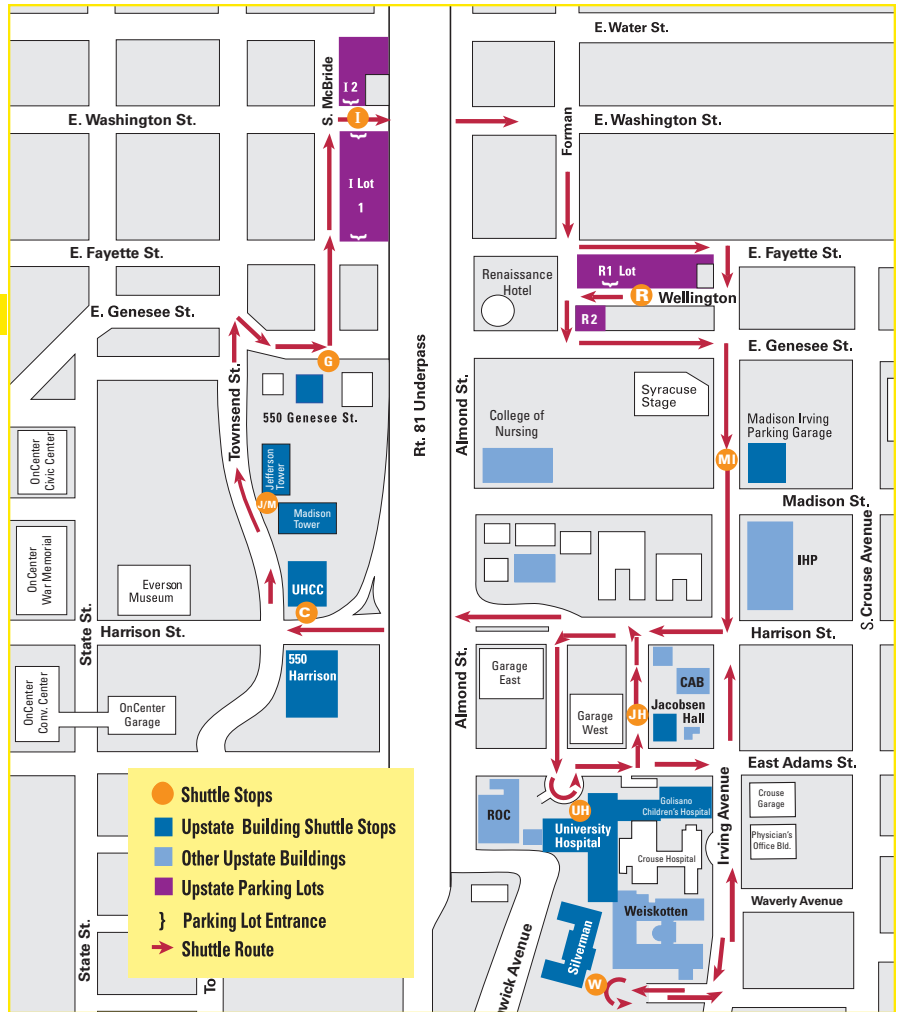

Upstate Medical University Shuttle Routes & Schedules

SHUTTLE STOPS

- R** R Parking Lot
- MI** Madison-Irving
- UH** University Hospital
- JH** Jacobsen Hall
- C** University Health Care Center
- G** 550 E. Genesee
- I** I Parking Lot
- J/M** Jefferson and Madison Towers (evening only stop)
- W** Weiskotten Hall

Please note: Estimated times are dependent on weather & traffic

Afternoon Shuttle runs continuously from R Lot to Hospital from 2 to 3:10 pm

Weisk	UH	JH	MI	R-Lot	I-Lot	UHCC	550 E Gen
	3:10	3:12	3:16	3:18	3:21	3:23	3:25
3:18	3:25	3:27	3:31	3:33	3:36		
	3:30	3:32	3:36	3:38	3:41	3:43	3:45
	3:40	3:42	3:46	3:48	3:51	3:53	3:55
3:40	3:45	3:47	3:51	3:53	3:56		
	3:50	3:52	3:56	3:58	4:01	4:03	4:05
	4:00	4:02	4:06	4:08	4:11	4:13	4:15
4:00	4:05	4:07	4:11	4:13	4:16		
	4:10	4:12	4:16	4:18	4:21	4:23	4:25
	4:20	4:22	4:26	4:28	4:31	4:33	4:35
4:20	4:25	4:27	4:31	4:33	4:36		
	4:30	4:32	4:36	4:38	4:41	4:43	4:45
	4:40	4:42	4:46	4:48	4:51	4:53	4:55
4:40	4:45	4:47	4:51	4:53	4:56		
	4:50	4:52	4:56	4:58	5:01	5:03	5:05
	5:00	5:02	5:06	5:08	5:11	5:13	5:15
5:00	5:05	5:07	5:11	5:13	5:16		
	5:10	5:12	5:16	5:18	5:21	5:23	
	5:20	5:22	5:26	5:28	5:31	5:33	5:35
5:20	5:25	5:27	5:31	5:33	5:36		
	5:40	5:42	5:46	5:48	5:51	5:53	5:55
5:40	5:45	5:47	5:51	5:53	5:56		
	6:00	6:02	6:06	6:08	6:11	6:13	6:15
	6:20	6:22	6:26	6:28	6:31	6:33	6:35
	6:40	6:42	6:46	6:48	6:51	6:53	6:55
	7:00	7:02	7:06	7:08	7:11	7:13	7:15
	7:20	7:22	7:26	7:28	7:31	7:33	7:35
	7:40	7:42	7:46	7:48	7:51	7:53	7:55
	8:03	8:05	8:09	8:11	8:14	8:16	8:18
	8:23	8:25	8:29	8:31	8:34		

Evening

UH	R-Lot	J/M
8:35	8:39	8:45
8:50	8:54	9:00
9:05	9:09	9:15
9:20	9:24	9:30
9:35	9:39	9:45
9:50	9:54	10:00
10:05	10:09	10:15
10:20	10:24	10:30
10:35	10:39	10:45
10:50	10:54	11:00
11:05	11:09	11:15
11:20	11:24	11:30
11:35	11:39	11:45
11:50	11:54	12:00
12:05	12:09	12:15
12:20	12:25	12:30
12:35	12:39	12:45
12:50	12:54	1:00