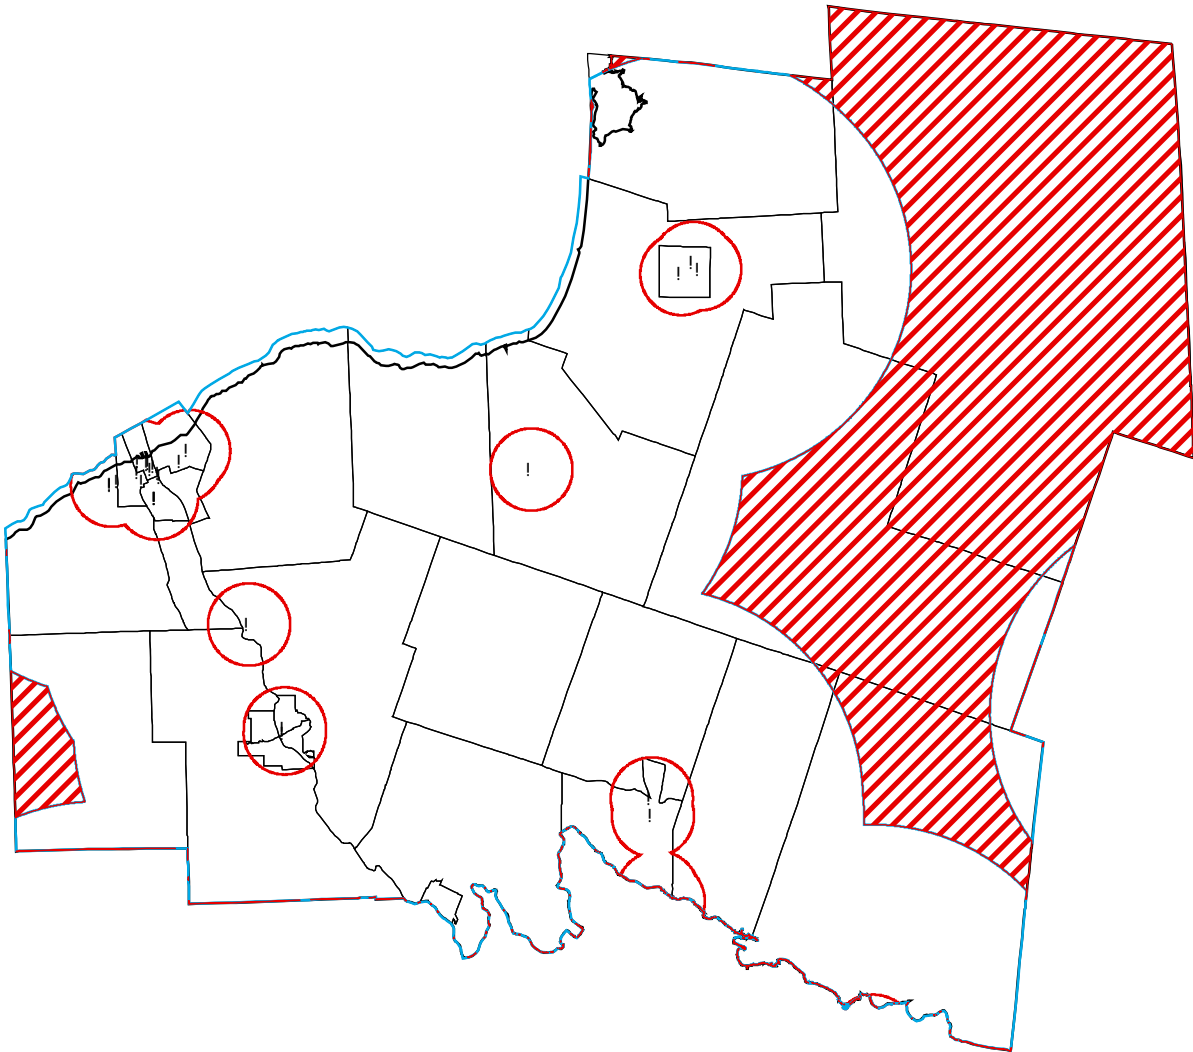

Oswego County

Legend

- ! Dentists
-  Outside coverage area
-  7.7 Mile Buffer
-  1.5 Mile Buffer
-  Oswego Boundary