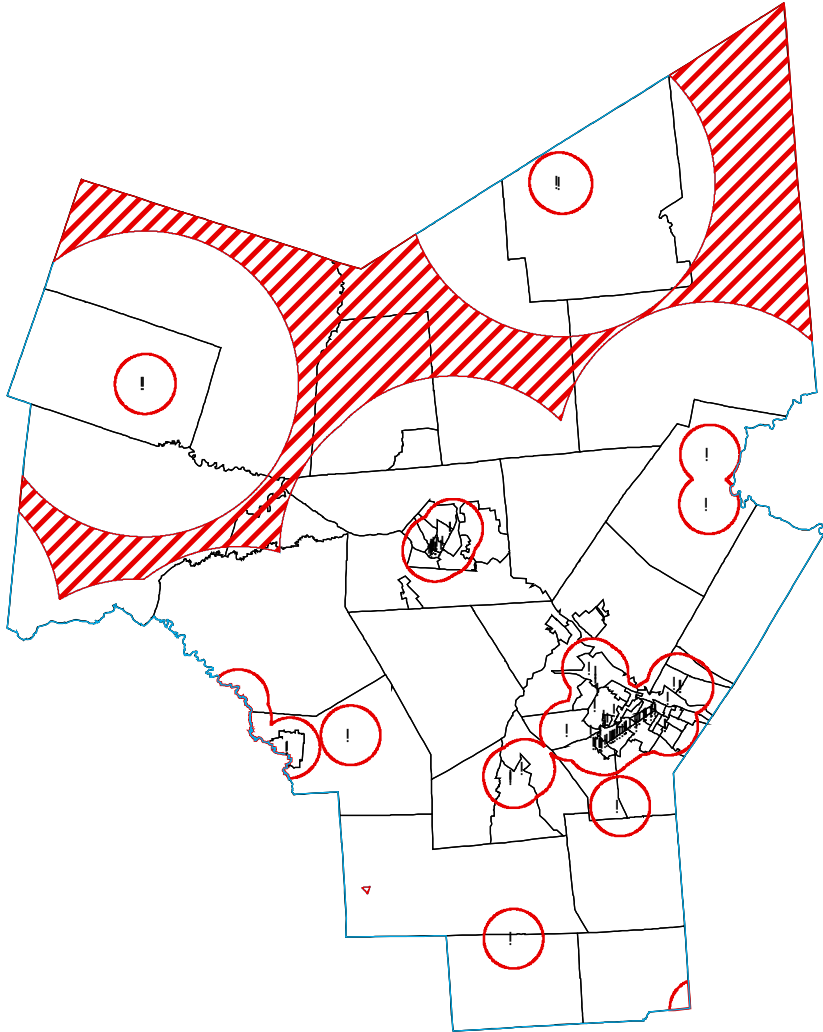

# Oneida County

## Legend

- ! Dentist
-  oneida\_nodentist
-  7.7 mile buffer
-  1.5 mile buffer
-  Oneida Boundary