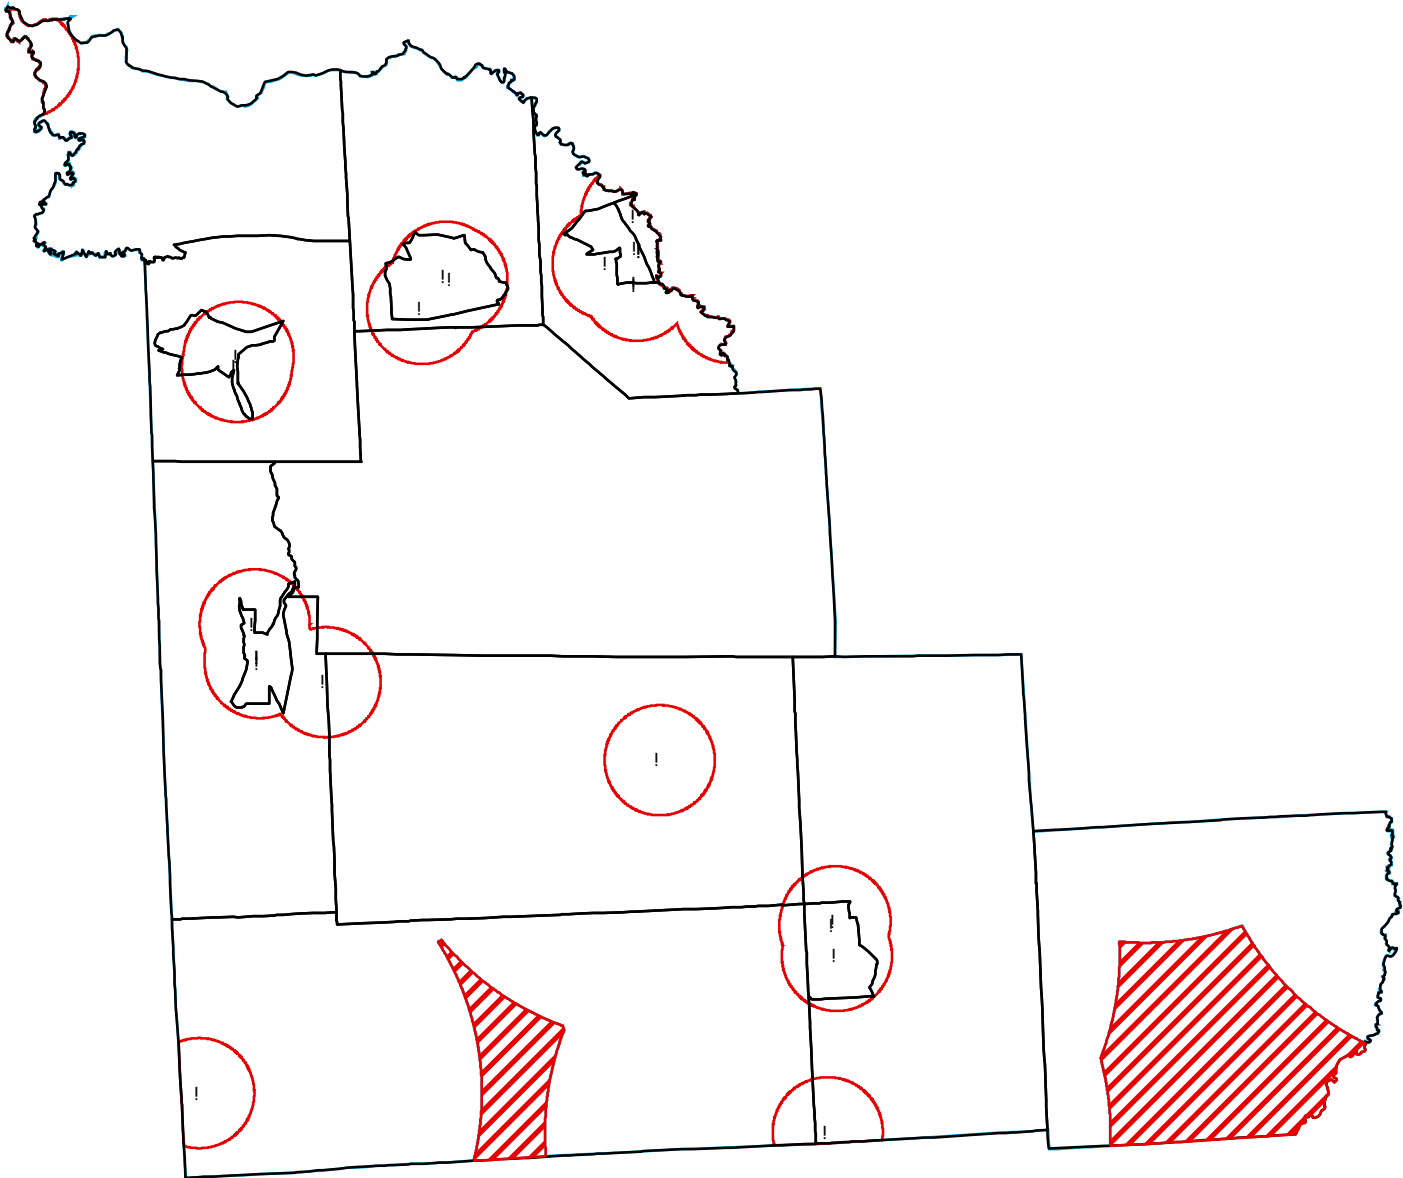

Madison County Dentists

Legend

- ! Dentist
-  Outside Coverage Area
-  1.5 mile buffer
-  7.7 mile buffer